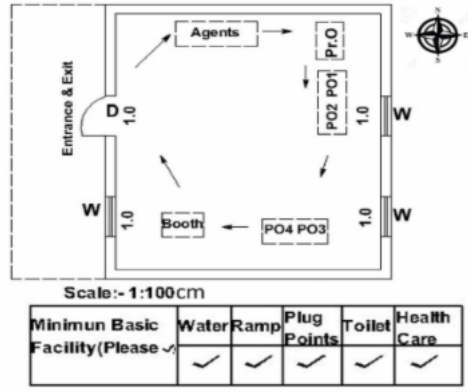

Nazri Naksha

Google Map View

Polling Station Building Front View

Polling Station Front View

Cad View

Key MAP View