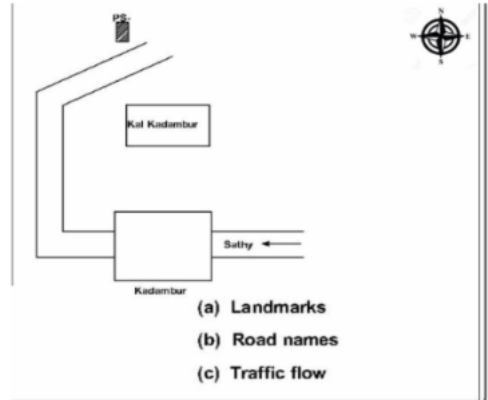

Polling Station Front View

139 - P.U.E. School, Kalkadambur - 638503

139 - P.U.E. School, Kalkadambur - 638503

139 - P.U.E. School, Kalkadambur - 638503

Cad View

Key MAP View

Scale:- 1:100cm

Minimum Basic Facility (Please)	Water	Ramp	Plug Points	Toilet	Health Care
✓	✓	✓	✓	✓	✓