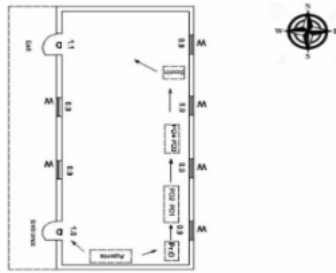

Polling Station Front View

139 - P.U.E. School, Kalkadambur - 638503

139 - P.U.E. School, Kalkadambur - 638503

139 - P.U.E. School, Kalkadambur - 638503

Cad View

Key MAP View

Scale:- 1:100cm

Minimum Basic Facility (Please)	Water	Ramp	Plug Points	Toilet	Health Care
✓	✓	✓	✓	✓	✓