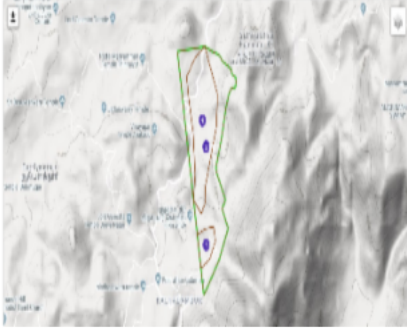

Nazri Naksha

Google Map View