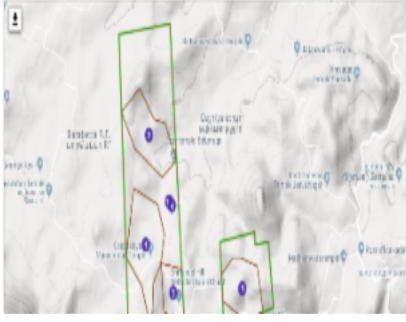

Nazri Naksha

Google Map View