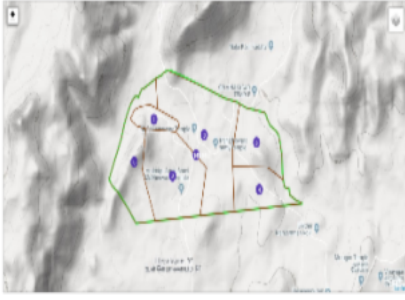

Nazri Naksha

Google Map View