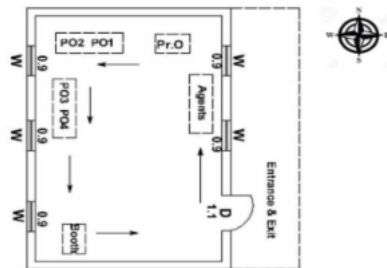

Google Map View

Polling Station Building Front View

Polling Station Front View

152 - G.T.R.M. School, Nagalur - 638503

152 - G.T.R.M. School, Nagalur - 638503

Cad View

Key MAP View

Scale:- 1:100cm