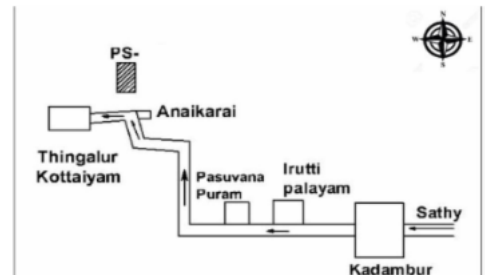

- (a) Landmarks
- (b) Road names
- (c) Traffic flow