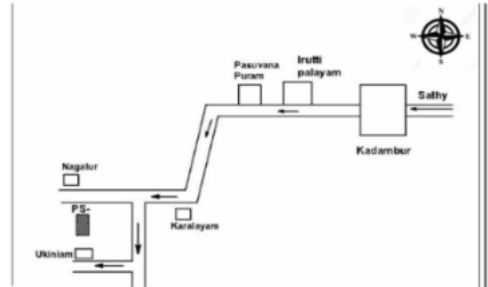

Polling Station Front View

153 - P.U.M. School, Karalayam - 638503

153 - P.U.M. School, Karalayam - 638503

Cad View

Key MAP View

Scale:- 1:100cm

Minimum Basic Facility (Please)	Water	Ramp	Plug Points	Toilet	Health Care
✓	✓	✓	✓	✓	✓