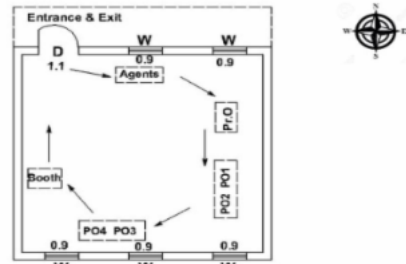

Polling Station Front View

153 - P.U.M. School, Karalayam - 638503

153 - P.U.M. School, Karalayam - 638503

Cad View

Key MAP View

Scale:- 1:100cm

Minimum Basic Facility (Please)	Water	Ramp	Plug Points	Toilet	Health Care
✓	✓	✓	✓	✓	✓