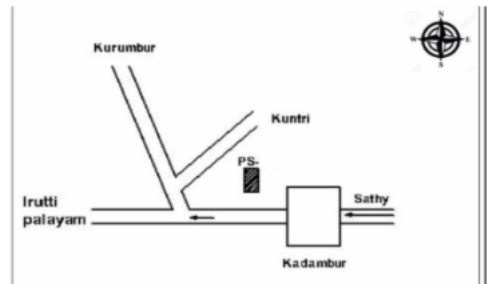

Nazri Naksha

Google Map View

Polling Station Building Front View

Polling Station Front View

Cad View

Key MAP View

Scale:- 1:100cm

Minimum Basic Facility (Please)	Water	Ramp	Plug Points	Toilet	Health Care
✓	✓	✓	✓	✓	✓