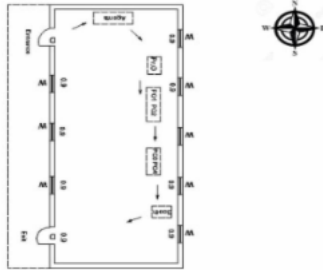

Nazri Naksha

Google Map View

Polling Station Building Front View

Polling Station Front View

Cad View

Key MAP View

Scale:- 1:100cm

Minimum Basic Facility (Please)	Water	Ramp	Plug Points	Toilet	Health Care
✓	✓	✓	✓	✓	✓