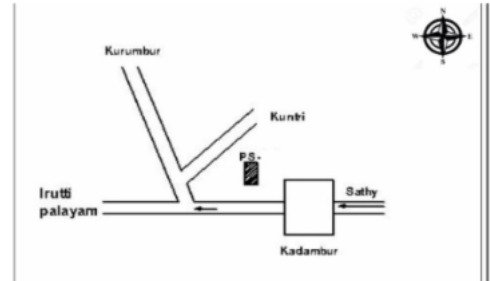

Nazri Naksha

Google Map View

Polling Station Building Front View

Polling Station Front View

Cad View

Key MAP View

Scale:- 1:100cm

Minimum Basic Facility (Please)	Water	Ramp	Plug Points	Toilet	Health Care
✓	✓	✓	✓	✓	✓