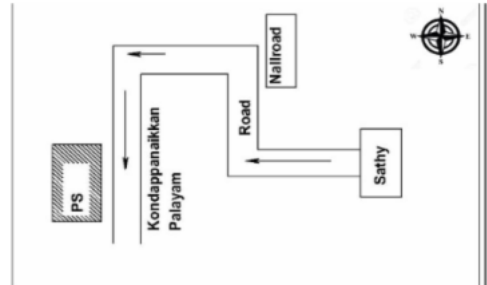

Google Map View

Polling Station Building Front View

Polling Station Front View

Cad View

Key MAP View

Scale:- 1:100cm

Minimum Basic Facility (Please)	Water	Ramp	Plug Points	Toilet	Health Care
✓	✓	✓	✓	✓	✓

- (a) Landmarks
- (b) Road names
- (c) Traffic flow