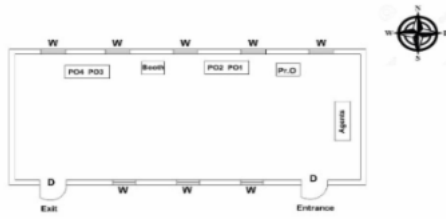

Google Map View

Polling Station Building Front View

Polling Station Front View

Cad View

Key MAP View

Scale:- 1:100cm

Minimum Basic Facility (Please)	Water	Ramp	Plug Points	Toilet	Health Care
✓	✓	✓	✓	✓	✓

- (a) Landmarks
- (b) Road names
- (c) Traffic flow