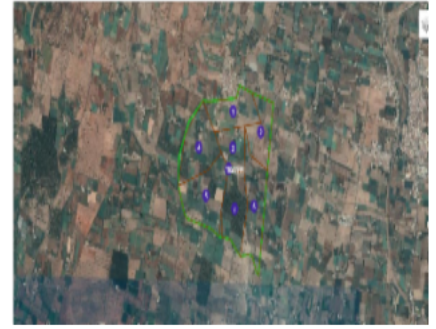

Nazri Naksha

Google Map View