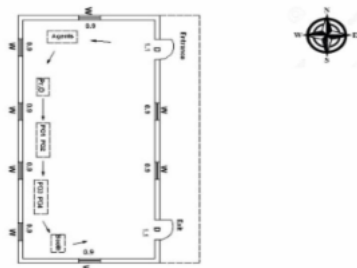

Google Map View

Polling Station Building Front View

Polling Station Front View

Cad View

Key MAP View

Scale:- 1:100cm

Minimum Basic Facility (Please)	Water	Ramp	Plug Points	Toilet	Health Care
✓	✓	✓	✓	✓	✓

- (a) Landmarks
- (b) Road names
- (c) Traffic flow