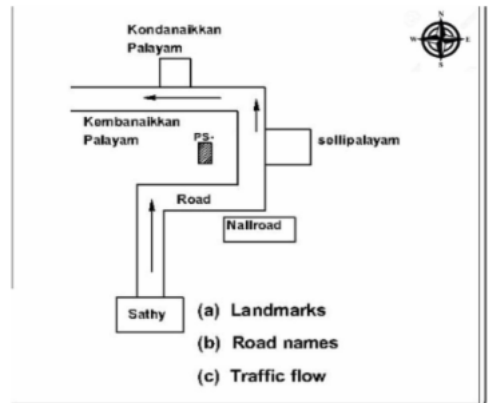

Google Map View

Polling Station Building Front View

Polling Station Front View

Cad View

Key MAP View

Scale:- 1:100cm

Minimum Basic Facility (Please)	Water	Ramp	Plug Points	Toilet	Health Care
✓	✓	✓	✓	✓	✓

- (a) Landmarks
- (b) Road names
- (c) Traffic flow