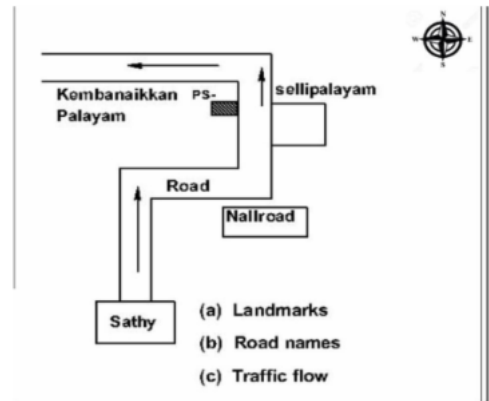

Nazri Naksha

Google Map View

Polling Station Building Front View

Polling Station Front View

Cad View

Key MAP View

Scale:- 1:100cm

Minimum Basic Facility (Please)	Water	Ramp	Plug Points	Toilet	Health Care
✓	✓	✓	✓	✓	✓