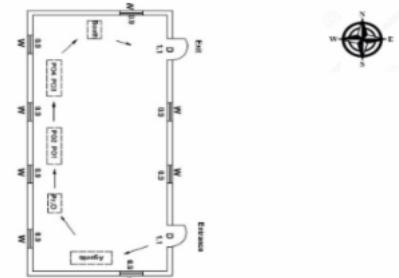

Google Map View

Polling Station Building Front View

Polling Station Front View

Cad View

Key MAP View

Scale:- 1:100cm

Minimun Basic Facility(Please)	Water	Ramp	Plug Points	Toilet	Health Care
✓	✓	✓	✓	✓	✓

Scale:- 1:100cm