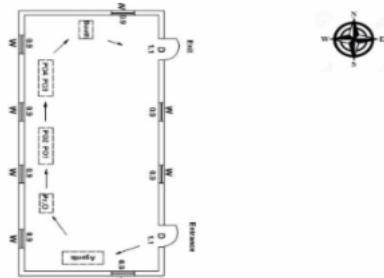

Google Map View

Polling Station Building Front View

Polling Station Front View

Cad View

Key MAP View

Scale:- 1:100cm

Minimun Basic Facility(Please)	Water	Ramp	Plug Points	Toilet	Health Care
✓	✓	✓	✓	✓	✓

Scale:- 1:100cm