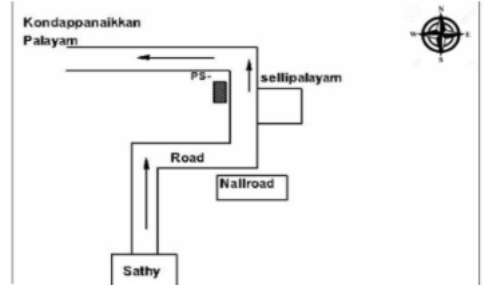

Google Map View

Polling Station Building Front View

Polling Station Front View

Cad View

Key MAP View

Scale:- 1:100cm

Minimum Basic Facility (Please)	Water	Ramp	Plug Points	Toilet	Health Care
✓	✓	✓	✓	✓	✓

- (a) Landmarks
- (b) Road names
- (c) Traffic flow