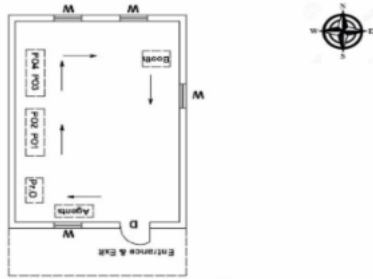

**Polling Station Building Front View**

**Polling Station Front View**

**Cad View**

**Key MAP View**

Scale:- 1:100cm

Minimum Basic Facility (Please)	Water	Ramp	Plug Points	Toilet	Health Care
✓	✓	✓	✓	✓	✓

- (a) Landmarks
- (b) Road names
- (c) Traffic flow