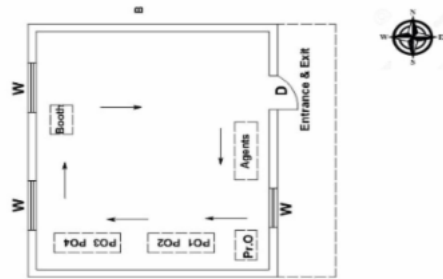

Google Map View

Polling Station Building Front View

Polling Station Front View

Cad View

Key MAP View

Scale:- 1:100cm

Minimum Basic Facility (Please)	Water	Ramp	Plug Points	Toilet	Health Care
✓	✓	✓	✓	✓	✓

- (a) Landmarks
- (b) Road names
- (c) Traffic flow