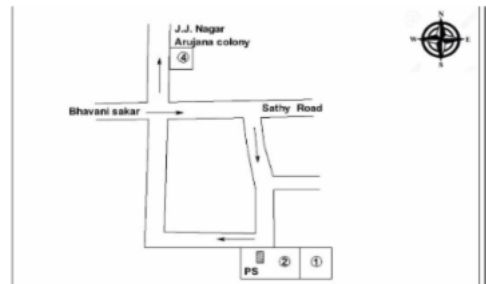

Google Map View

Polling Station Building Front View

Polling Station Front View

Cad View

Key MAP View

Scale:- 1:100cm

Minimum Basic Facility (Please)	Water	Ramp	Plug Points	Toilet	Health Care
✓	✓	✓	✓	✓	✓

- (a) Landmarks
- (b) Road names
- (c) Traffic flow