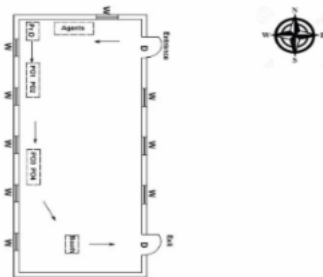

Google Map View

Polling Station Building Front View

Polling Station Front View

Cad View

Key MAP View

Scale:- 1:100cm

Minimum Basic Facility (Please)	Water	Ramp	Plug Points	Toilet	Health Care
✓	✓	✓	✓	✓	✓

Velliampalayam