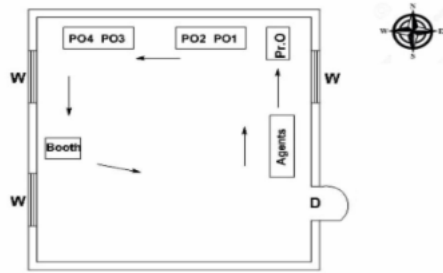

Cad View

Scale:- 1:100cm

Minimum Basic Facility (Please)	Water	Ramp	Plug Points	Toilet	Health Care
✓	✓	✓	✓	✓	✓