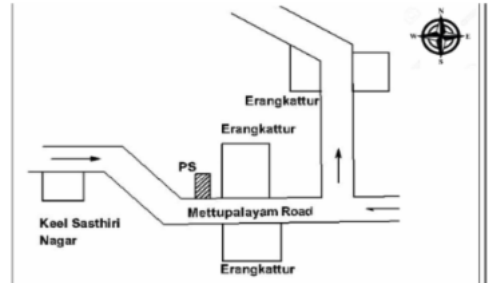

Google Map View

Polling Station Building Front View

Polling Station Front View

Cad View

Key MAP View

Scale:- 1:100cm

Minimum Basic Facility (Please)	Water	Ramp	Plug Points	Toilet	Health Care
✓	✓	✓	✓	✓	✓

- (a) Landmarks
- (b) Road names
- (c) Traffic flow