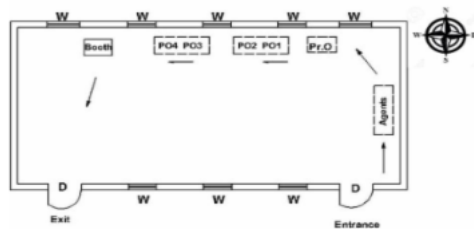

**Google Map View**

**Polling Station Building Front View**

**Polling Station Front View**

**Cad View**

Scale:- 1:100cm

Minimum Basic Facility (Please)	Water	Ramp	Plug Points	Toilet	Health Care
✓	✓	✓	✓	✓	✓