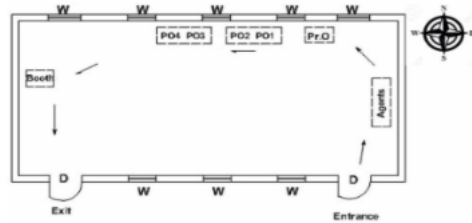

Google Map View

Polling Station Building Front View

Polling Station Front View

Cad View

Scale:- 1:100cm

Minimum Basic Facility (Please)	Water	Ramp	Plug Points	Toilet	Health Care
✓	✓	✓	✓	✓	✓

Key MAP View

- (a) Landmarks
- (b) Road names
- (c) Traffic flow