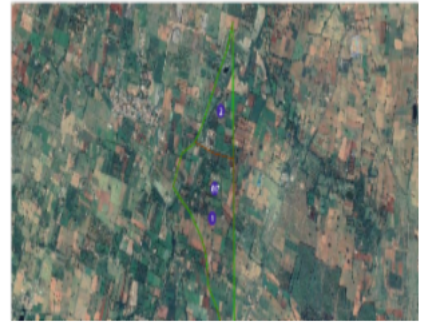

Nazri Naksha

Google Map View