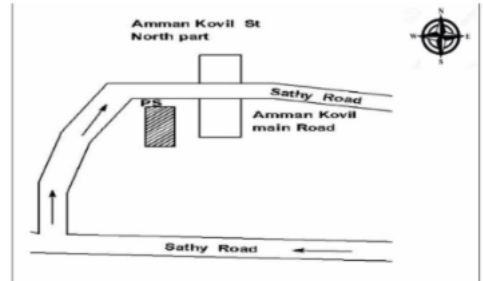

Polling Station Front View

Cad View

Key MAP View

Scale:- 1:100cm

Minimum Basic Facility (Please)	Water	Ramp	Plug Points	Toilet	Health Care
✓	✓	✓	✓	✓	✓

- (a) Landmarks
- (b) Road names
- (c) Traffic flow