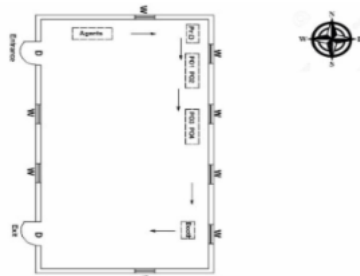

Polling Station Front View

Cad View

Key MAP View

Scale:- 1:100cm

Minimum Basic Facility (Please)	Water	Ramp	Plug Points	Toilet	Health Care
✓	✓	✓	✓	✓	✓

- (a) Landmarks
- (b) Road names
- (c) Traffic flow