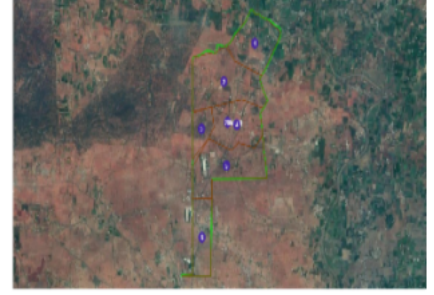

Nazri Naksha

Google Map View