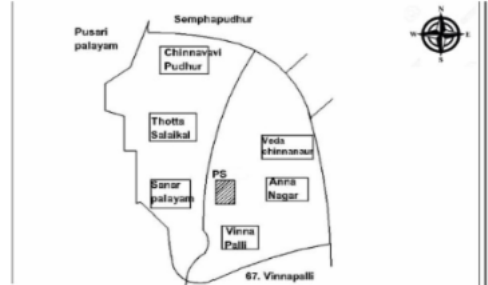

**Google Map View**

**Polling Station Building Front View**

**Polling Station Front View**

**Cad View**

**Key MAP View**

Scale:- 1:100cm

Minimum Basic Facility (Please)	Water	Ramp	Plug Points	Toilet	Health Care
✓	✓	✓	✓	✓	✓