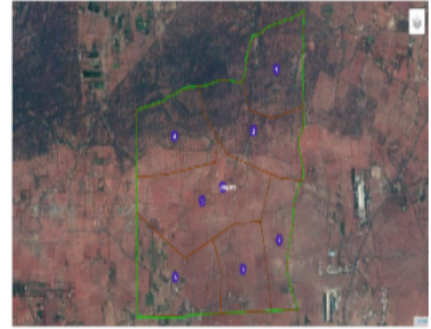

Google Map View

Polling Station Building Front View

Polling Station Front View

Cad View

Scale:- 1:100cm

Minimum Basic Facility (Please)	Water	Ramp	Plug Points	Toilet	Health Care
✓	✓	✓	✓	✓	✓

Key MAP View

- (a) Landmarks
- (b) Road names
- (c) Traffic flow