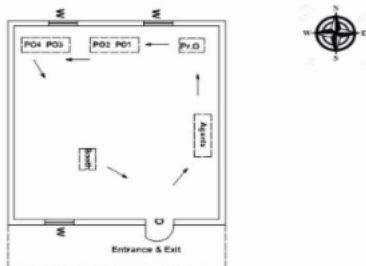

Google Map View

Polling Station Building Front View

Polling Station Front View

Cad View

Scale:- 1:100cm

Minimum Basic Facility (Please)	Water	Ramp	Plug Points	Toilet	Health Care
✓	✓	✓	✓	✓	✓

Key MAP View

- (a) Landmarks
- (b) Road names
- (c) Traffic flow