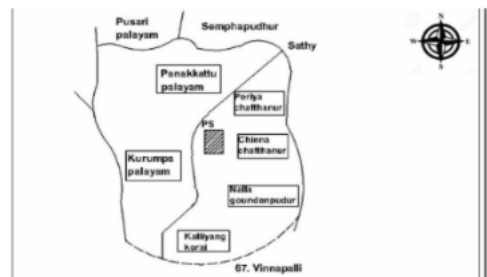

Google Map View

Polling Station Building Front View

Polling Station Front View

Cad View

Scale:- 1:100cm

Minimum Basic Facility (Please)	Water	Ramp	Plug Points	Toilet	Health Care
✓	✓	✓	✓	✓	✓

Key MAP View

- (a) Landmarks
- (b) Road names
- (c) Traffic flow