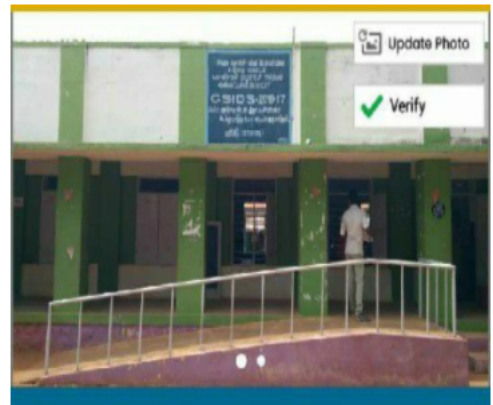

Google Map View

Polling Station Building Front View

Polling Station Front View

Cad View

Scale:- 1:100cm

Minimum Basic Facility (Please)	Water	Ramp	Plug Points	Toilet	Health Care
✓	✓	✓	✓	✓	✓

Key MAP View

- (a) Landmarks
- (b) Road names
- (c) Traffic flow