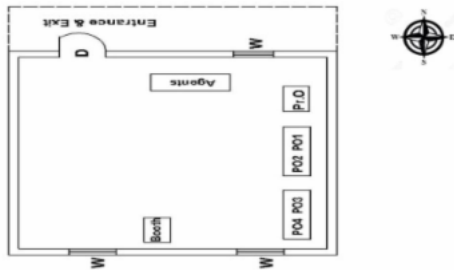

Google Map View

Polling Station Building Front View

Polling Station Front View

Cad View

Key MAP View

Scale:- 1:100cm

Minimum Basic Facility (Please)	Water	Ramp	Plug Points	Toilet	Health Care
✓	✓	✓	✓	✓	✓

- (a) Landmarks
- (b) Road names
- (c) Traffic flow