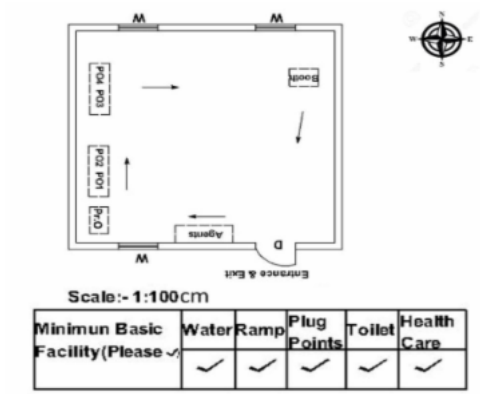

Nazri Naksha

Google Map View

Polling Station Building Front View

Polling Station Front View

Cad View

Key MAP View