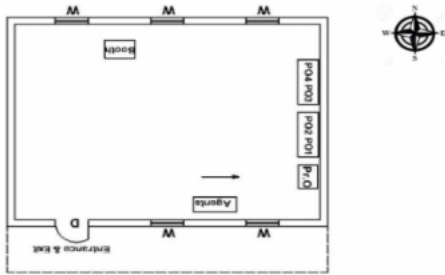

Google Map View

Polling Station Building Front View

Polling Station Front View

Cad View

Key MAP View

Scale:- 1:100cm

Minimum Basic Facility (Please)	Water	Ramp	Plug Points	Toilet	Health Care
✓	✓	✓	✓	✓	✓

- (a) Landmarks
- (b) Road names
- (c) Traffic flow