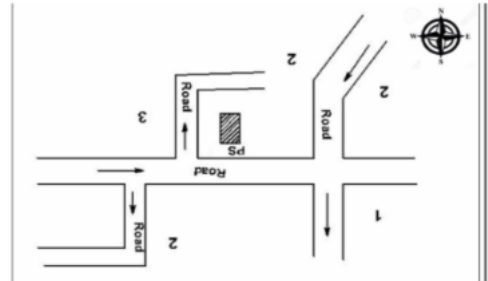

Google Map View

Polling Station Building Front View

Polling Station Front View

Cad View

Key MAP View

Scale:- 1:100cm

Minimum Basic Facility (Please)	Water	Ramp	Plug Points	Toilet	Health Care
✓	✓	✓	✓	✓	✓

- (a) Landmarks
- (b) Road names
- (c) Traffic flow