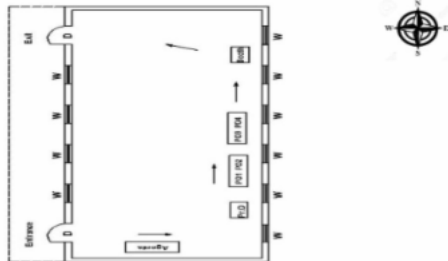

Google Map View

Polling Station Building Front View

Polling Station Front View

226 - P.U.M. School, Marayepalayam - 638459

226 - P.U.M. School, Marayepalayam - 638459

226 - P.U.M. School, Marayepalayam - 638459

Cad View

Key MAP View

Scale:- 1:100cm

Minimun Basic Facility(Please)	Water	Ramp	Plug Points	Toilet	Health Care
✓	✓	✓	✓	✓	✓

Scale:- 1:100cm

Minimun Basic Facility(Please)	Water	Ramp	Plug Points	Toilet	Health Care
✓	✓	✓	✓	✓	✓