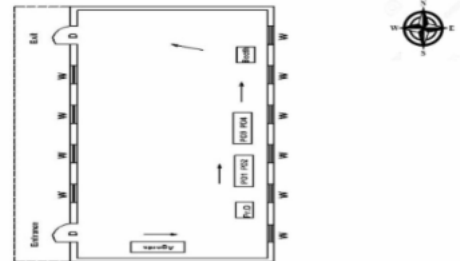

Google Map View

Polling Station Building Front View

Polling Station Front View

226 - P.U.M. School, Marayepalayam - 638459

226 - P.U.M. School, Marayepalayam - 638459

226 - P.U.M. School, Marayepalayam - 638459

Cad View

Key MAP View

Scale:- 1:100cm

Minimun Basic Facility(Please)	Water	Ramp	Plug Points	Toilet	Health Care
✓	✓	✓	✓	✓	✓

Scale:- 1:100cm

Minimun Basic Facility(Please)	Water	Ramp	Plug Points	Toilet	Health Care
✓	✓	✓	✓	✓	✓