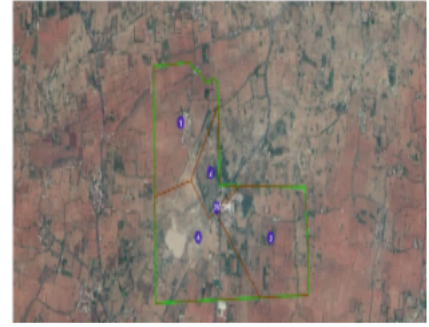

Nazri Naksha

Google Map View