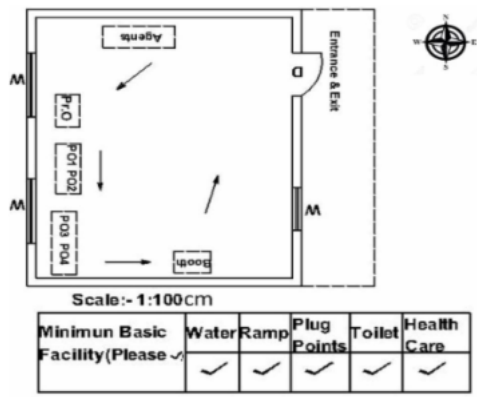

Nazri Naksha

Google Map View

Polling Station Building Front View

Polling Station Front View

Cad View

Key MAP View