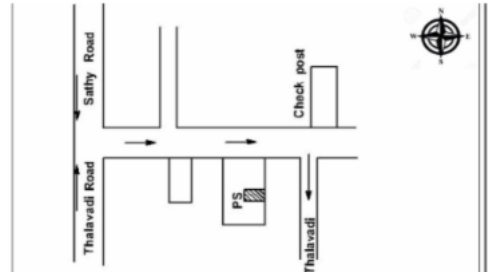

Polling Station Building Front View

Polling Station Front View

Cad View

Key MAP View

Scale:- 1:100cm

Minimum Basic Facility (Please)	Water	Ramp	Plug Points	Toilet	Health Care
✓	✓	✓	✓	✓	✓

- (a) Landmarks
- (b) Road names
- (c) Traffic flow