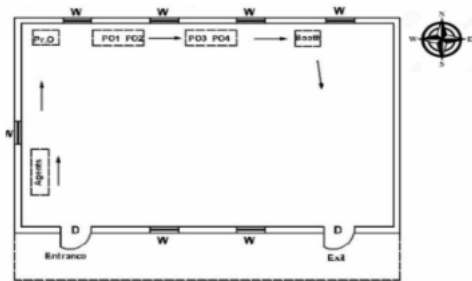

Cad View

Key MAP View

Scale:- 1:100cm

Minimum Basic Facility (Please)	Water	Ramp	Plug Points	Toilet	Health Care
✓	✓	✓	✓	✓	✓