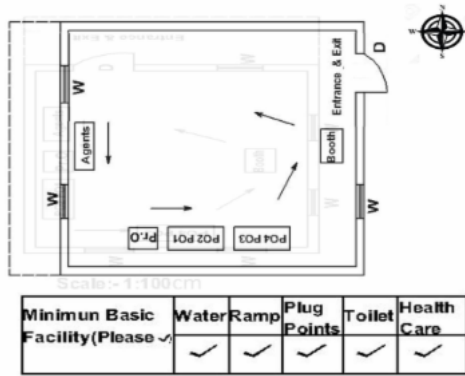

Nazri Naksha

Google Map View

Polling Station Building Front View

Polling Station Front View

Cad View

Key MAP View