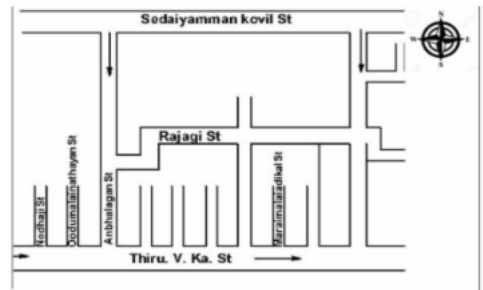

- (a) Landmarks
- (b) Road names
- (c) Traffic flow