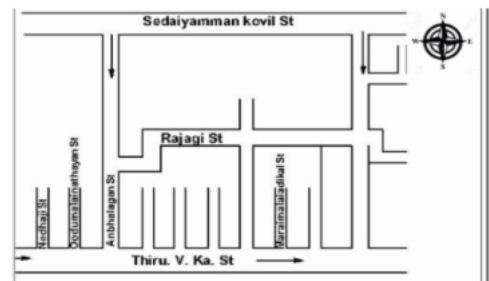

**Google Map View**

**Polling Station Building Front View**

**Polling Station Front View**

**Cad View**

**Key MAP View**

Scale:- 1:100cm

Minimun Basic Facility (Please)	Water	Ramp	Plug Points	Toilet	Health Care
✓	✓	✓	✓	✓	✓