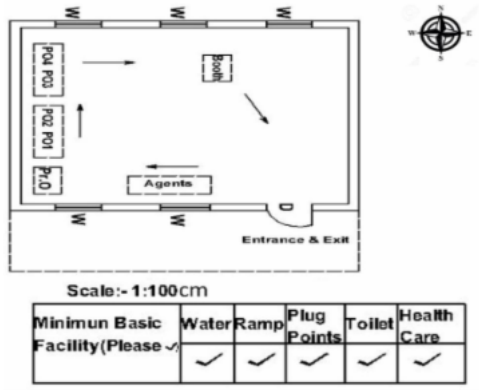

Nazri Naksha

Google Map View

Polling Station Building Front View

Polling Station Front View

Cad View

Key MAP View