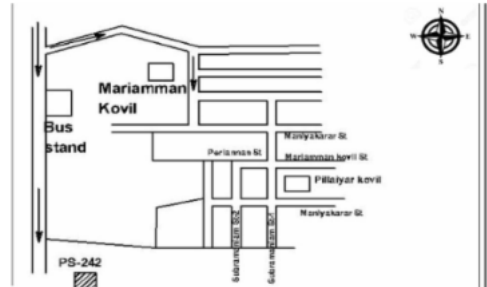

- (a) Landmarks
- (b) Road names
- (c) Traffic flow