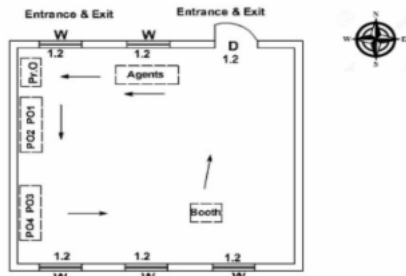

Google Map View

Polling Station Building Front View

Polling Station Front View

254 P.U.E. School, konamoolai - 638402

254 P.U.E. School, konamoolai - 638402

Cad View

Key MAP View

Scale:- 1:100cm