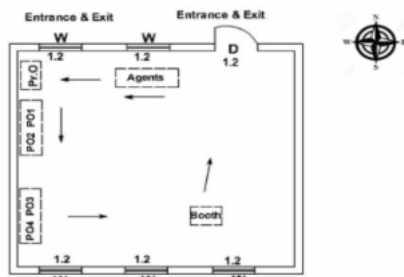

Google Map View

Polling Station Building Front View

Polling Station Front View

256 - P.U.E. School, konamoolai - 638402

256 - P.U.E. School, konamoolai - 638402

Cad View

Key MAP View

Scale:- 1:100cm