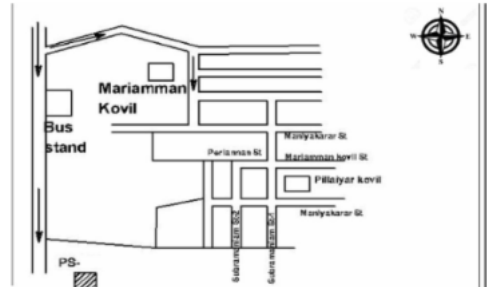

Google Map View

Polling Station Building Front View

Polling Station Front View

Cad View

Key MAP View

Scale:- 1:100cm

Minimum Basic Facility (Please)	Water	Ramp	Plug Points	Toilet	Health Care
✓	✓	✓	✓	✓	✓

- (a) Landmarks
- (b) Road names
- (c) Traffic flow