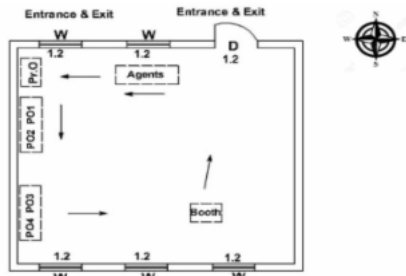

Google Map View

Polling Station Building Front View

Polling Station Front View

Cad View

Key MAP View

Scale:- 1:100cm

Minimum Basic Facility (Please)	Water	Ramp	Plug Points	Toilet	Health Care
✓	✓	✓	✓	✓	✓

- (a) Landmarks
- (b) Road names
- (c) Traffic flow