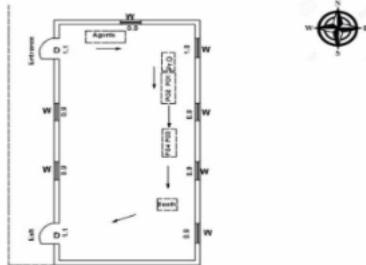

Google Map View

Polling Station Building Front View

Polling Station Front View

258 - P.U.E. School, Nanchappagoundanpudur - 638402

258 - P.U.E. School, Nanchappagoundanpudur - 638402

Cad View

Key MAP View

Scale:- 1:100cm