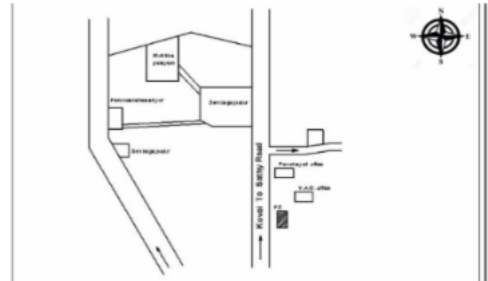

- (a) Landmarks
- (b) Road names
- (c) Traffic flow