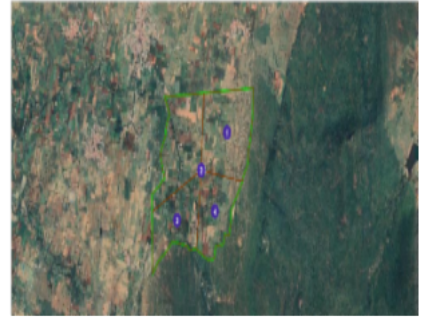

Nazri Naksha

Google Map View