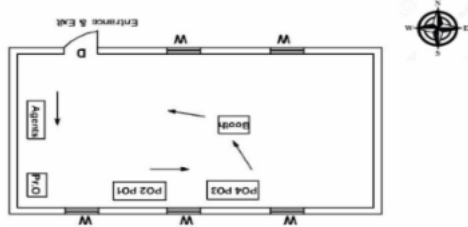

Polling Station Front View

24- P.U.E.School, Maharajapuram - 638461

24- P.U.E.School, Maharajapuram - 638461

24- P.U.E.School, Maharajapuram - 638461

Cad View

Key MAP View

Scale:- 1:100cm

Minimum Basic Facility (Please)	Water	Ramp	Plug Points	Toilet	Health Care
✓	✓	✓	✓	✓	✓