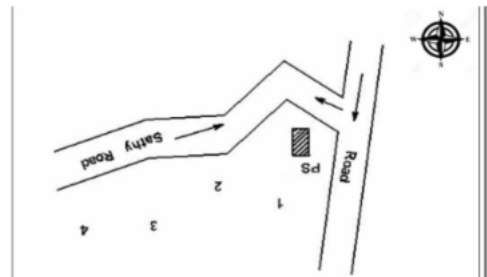

Polling Station Front View

24- P.U.E.School, Maharajapuram - 638461

24- P.U.E.School, Maharajapuram - 638461

24- P.U.E.School, Maharajapuram - 638461

Cad View

Key MAP View

Scale:- 1:100cm

Minimum Basic Facility (Please)	Water	Ramp	Plug Points	Toilet	Health Care
✓	✓	✓	✓	✓	✓