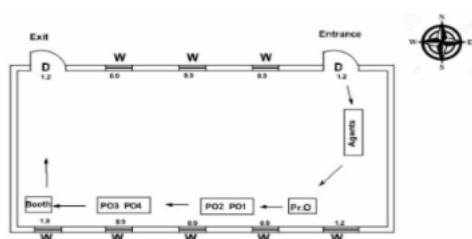

Google Map View

Polling Station Building Front View

Polling Station Front View

Cad View

Scale:- 1:100cm

Minimum Basic Facility (Please)	Water	Ramp	Plug Points	Toilet	Health Care
✓	✓	✓	✓	✓	✓

Key MAP View

- (a) Landmarks
- (b) Road names
- (c) Traffic flow