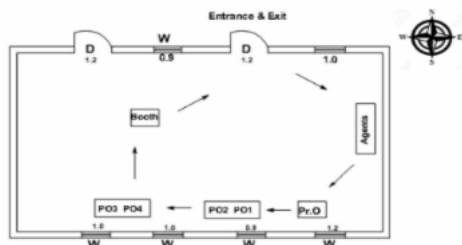

Google Map View

Polling Station Building Front View

Polling Station Front View

Cad View

Key MAP View

Scale:- 1:100cm

Minimun Basic Facility (Please)	Water	Ramp	Plug Points	Toilet	Health Care
✓	✓	✓	✓	✓	✓

- (a) Landmarks
- (b) Road names
- (c) Traffic flow