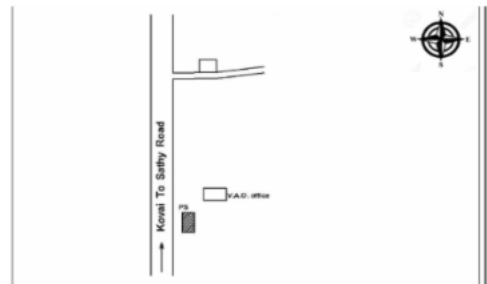

Google Map View

Polling Station Building Front View

Polling Station Front View

Cad View

Key MAP View

Scale:- 1:100cm

Minimun Basic Facility (Please)	Water	Ramp	Plug Points	Toilet	Health Care
✓	✓	✓	✓	✓	✓

- (a) Landmarks
- (b) Road names
- (c) Traffic flow