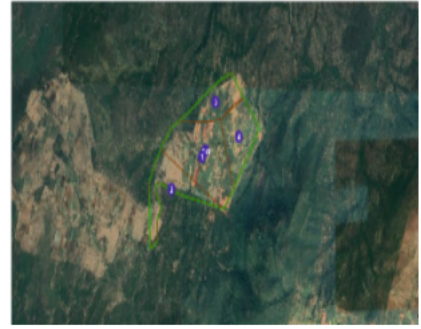

Nazri Naksha

Google Map View