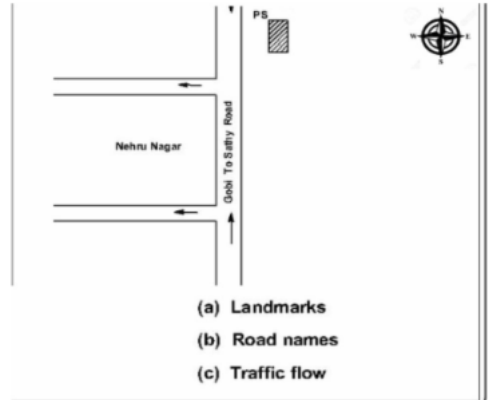

Key MAP View

- (a) Landmarks
- (b) Road names
- (c) Traffic flow