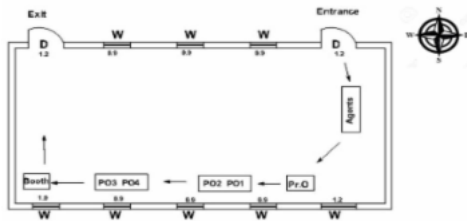

287 - P.U.M. School, Kullampalayam - 638454

287 - P.U.M. School, Kullampalayam - 638454

Polling Station Front View

Cad View

Scale:- 1:100cm

Minimum Basic Facility (Please)	Water	Ramp	Plug Points	Toilet	Health Care
✓	✓	✓	✓	✓	✓