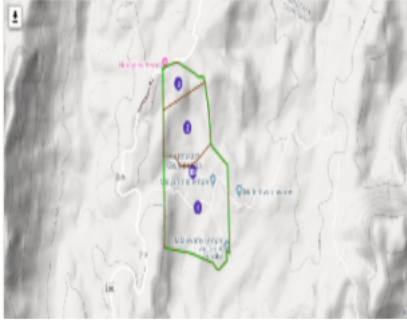

Nazri Naksha

Google Map View