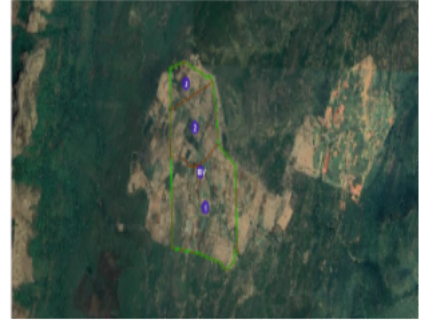

Nazri Naksha

Google Map View