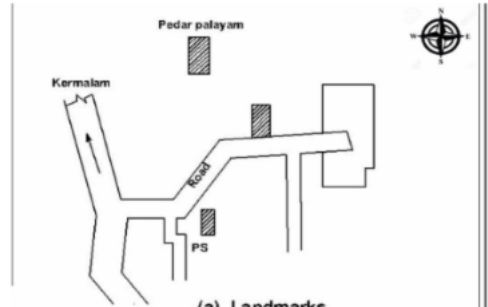

**Polling Station Building Front View**

**Polling Station Front View**

**Cad View**

**Key MAP View**

Scale:- 1:100cm

Minimum Basic Facility (Please)	Water	Ramp	Plug Points	Toilet	Health Care
✓	✓	✓	✓	✓	✓

- (a) Landmarks
- (b) Road names
- (c) Traffic flow