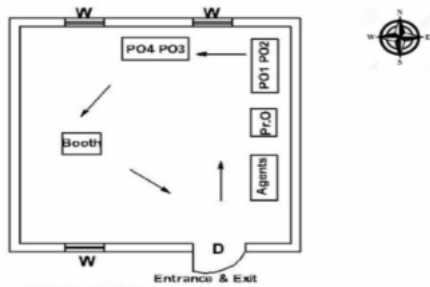

**Google Map View**

**Polling Station Building Front View**

**Polling Station Front View**

**Cad View**

**Key MAP View**

Scale:- 1:100CM

Minimum Basic Facility (Please)	Water	Ramp	Plug Points	Toilet	Health Care
✓	✓	✓	✓	✓	✓