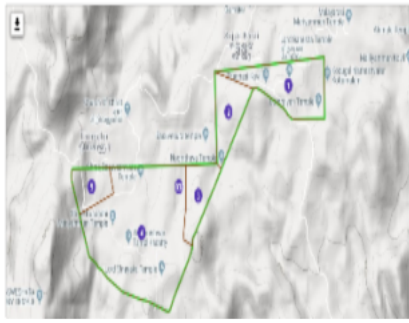

Nazri Naksha

Google Map View