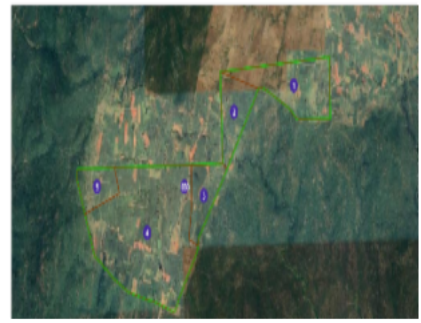

Nazri Naksha

Google Map View