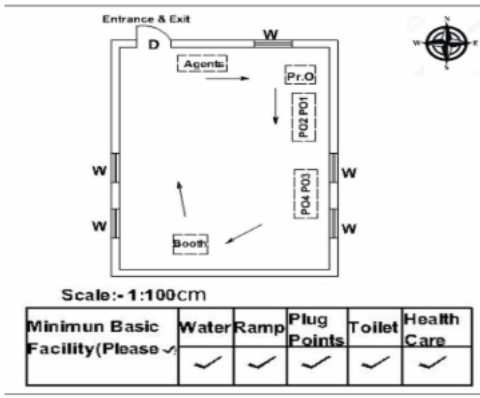

Nazri Naksha

Google Map View

Polling Station Building Front View

Polling Station Front View

Cad View

Key MAP View