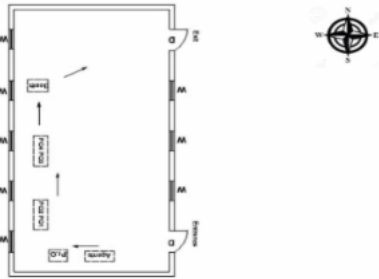

Google Map View

Polling Station Building Front View

Polling Station Front View

Cad View

Key MAP View

Scale:- 1:100cm

Minimum Basic Facility (Please)	Water	Ramp	Plug Points	Toilet	Health Care
✓	✓	✓	✓	✓	✓

- (a) Landmarks
- (b) Road names
- (c) Traffic flow